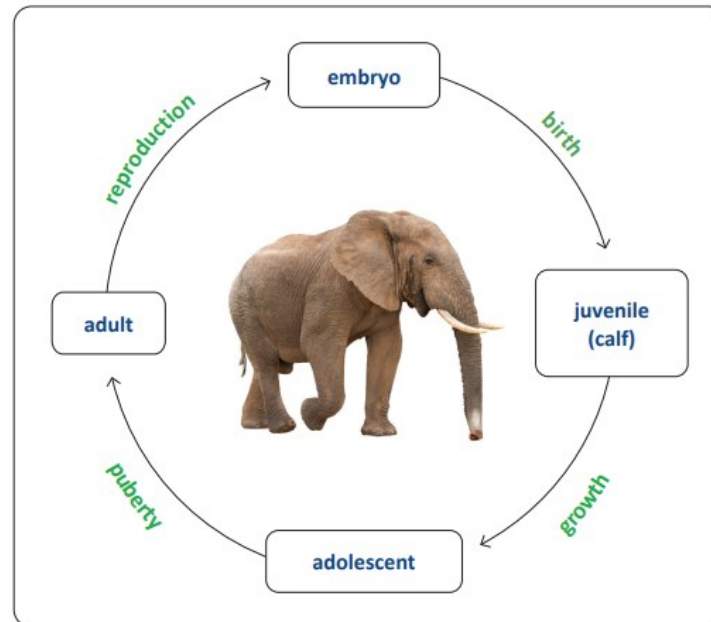

- producing milk to feed their young
- being warm blooded
- giving birth to live young
- having fur or hair
- breathing air with lungs

brown bear

Bengal tiger

human

Mammalian life cycle

There are four stages and four processes in the mammalian life cycle.

The length of each stage varies for different animals. For example, the European hamster has a 2–3 week juvenile stage, but the same stage is 10 years for an African elephant.

Human life cycle

The human life cycle has the same stages and processes as other mammalian life cycles.

Embryo

The embryo stage takes around 40 weeks. This is called the gestation period.

Juvenile

During the juvenile stage, the child grows and develops rapidly until around 12 years old.

Adolescent

The adolescent stage ends at around 19 years old. The process of puberty enables an adolescent to develop into an adult and be able to reproduce.

Adult

A person is a fully developed adult at around 20 years old and may choose to reproduce, which starts a new human life cycle.