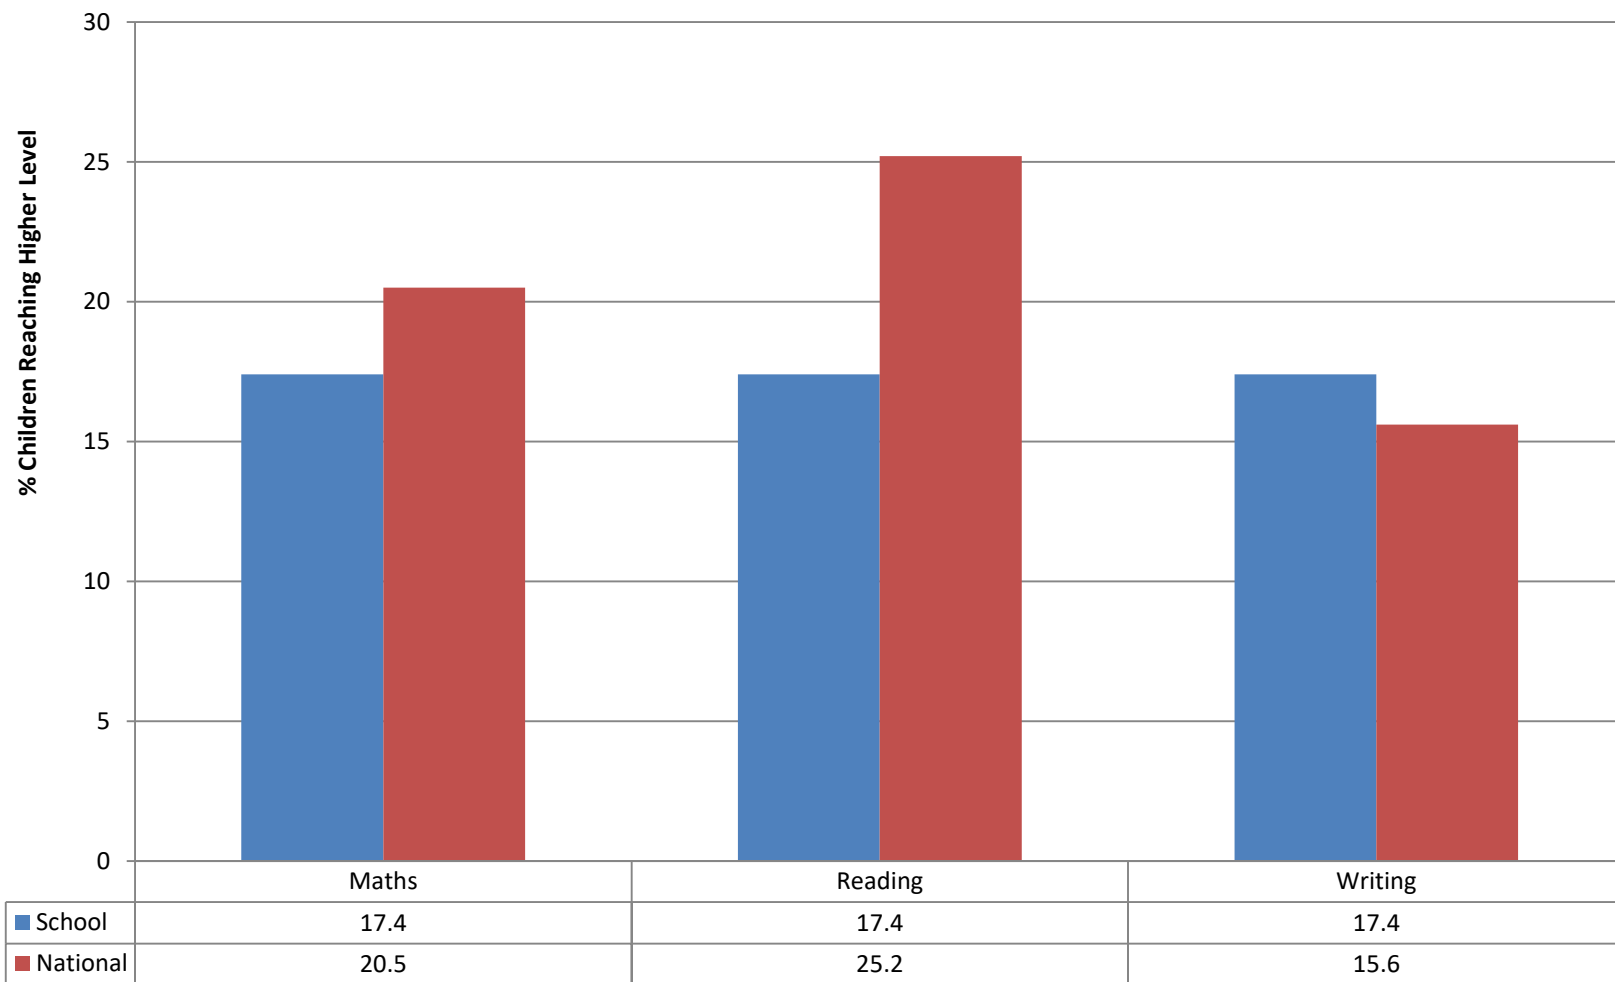

KS2 Attainment Reaching Expected and Higher Level Compared with National - 2017

KS2 Attainment at Higher Level Compared with National - 2017

	Maths	Reading	Writing
■ School	10.3	6.9	10.3
■ National	22.5	24.4	17.7