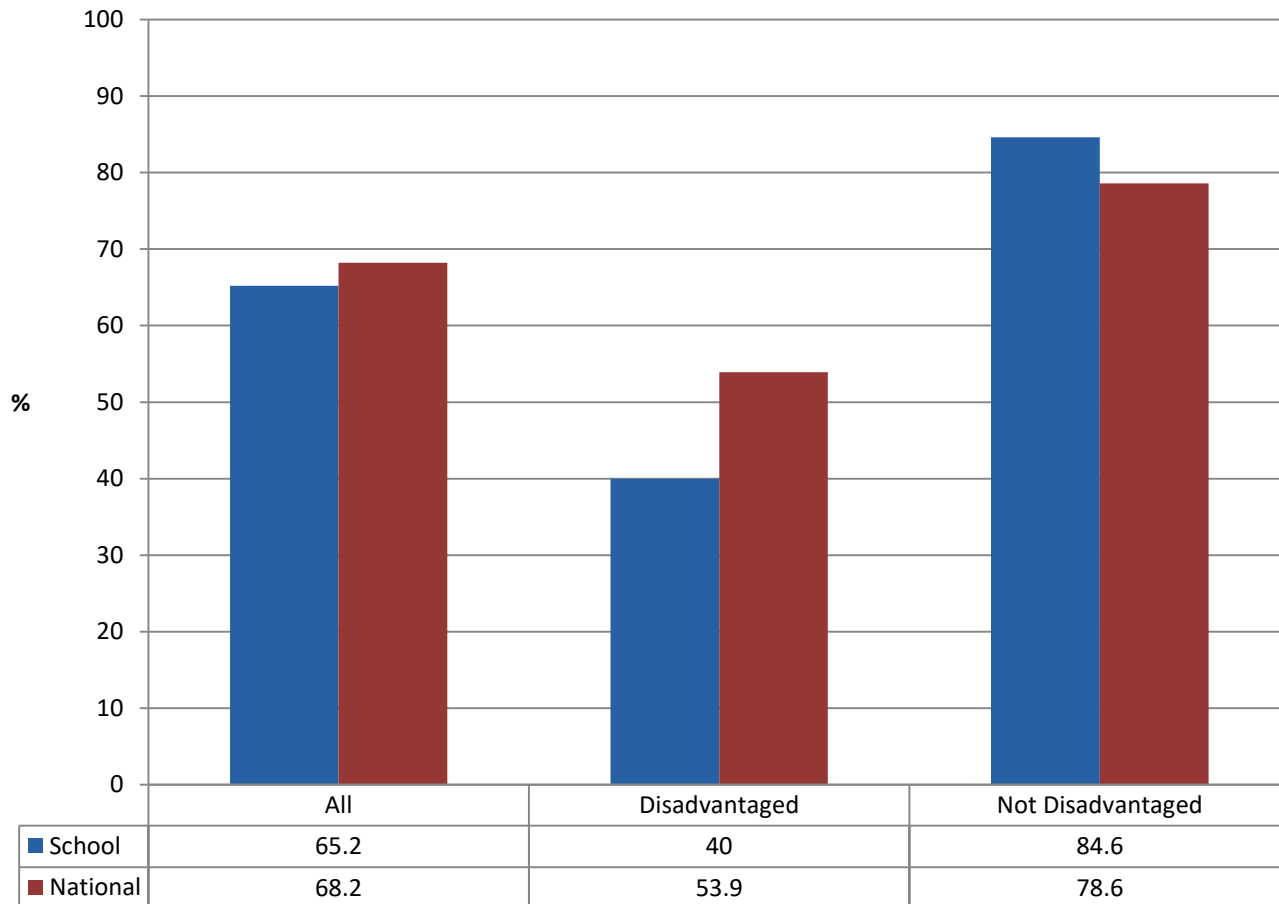

KS2 Attainment Reaching Expected and Higher Level Compared with National - 2017

KS2 Attainment at Higher Level Compared with National - 2017

	Maths	Reading	Writing
■ School	10.3	6.9	10.3
■ National	22.5	24.4	17.7

KS1 Disadvantaged Better than Expected and Higher Level Maths Compared with National - 2017

KS1 Disadvantaged Better than Expected and Higher Level Reading Compared with National - 2017

KS1 Disadvantaged Better than Expected and Higher Level Writing Compared with National - 2017