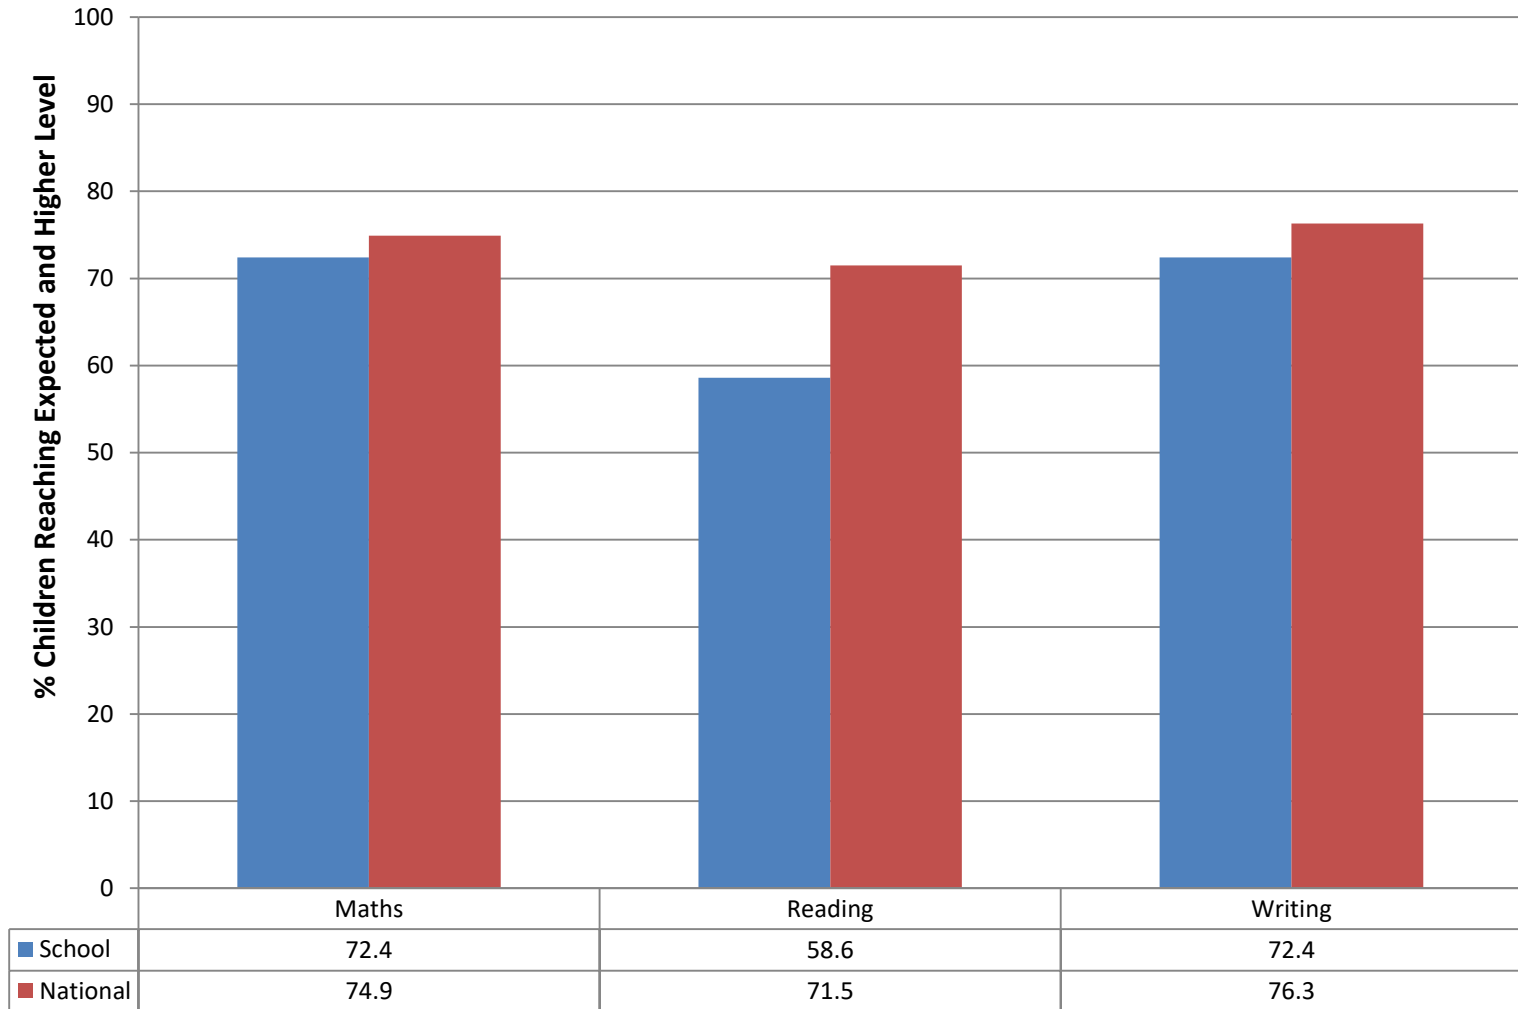

KS2 Attainment Reaching Expected and Higher Level Compared with National - 2017

KS2 Attainment at Higher Level Compared with National - 2017

	Maths	Reading	Writing
■ School	10.3	6.9	10.3
■ National	22.5	24.4	17.7