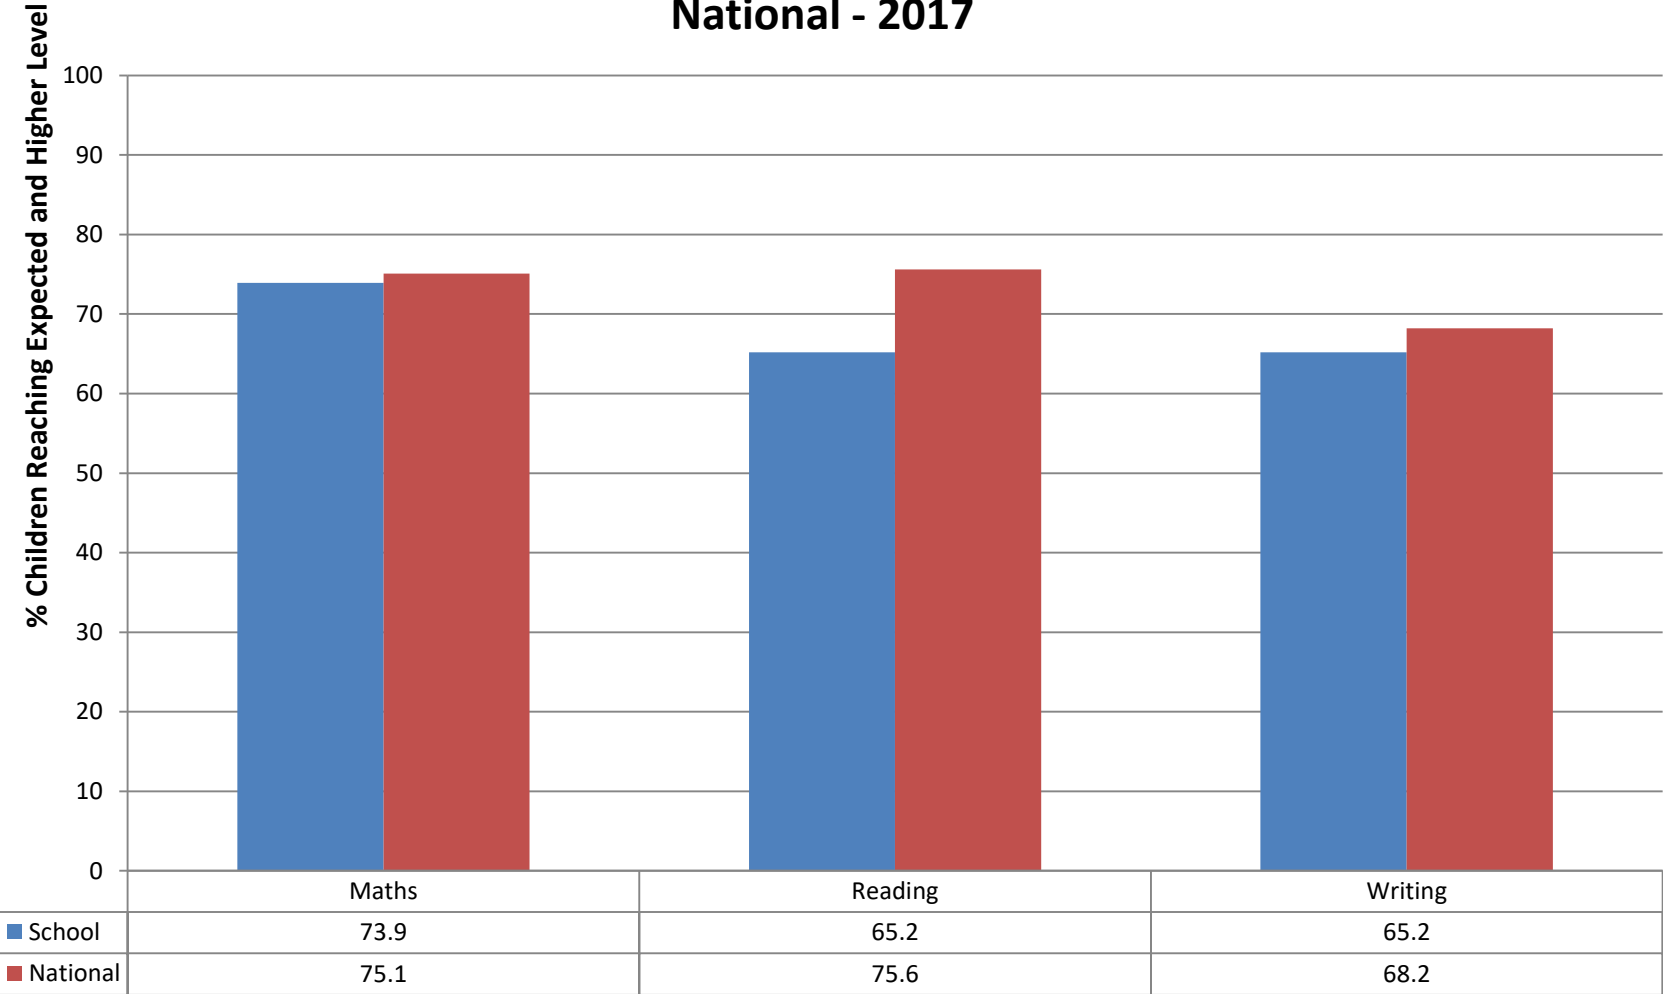

St Joseph's – KS1 and KS2 SATS Comparison with National - 2017

October 2017

KS1 Attainment Reaching Expected and Higher Level Compared with National - 2017

KS1 Attainment at Higher Level Compared with National - 2017

KS2 Attainment Reaching Expected and Higher Level Compared with National - 2017

KS2 Attainment at Higher Level Compared with National - 2017

	Maths	Reading	Writing
■ School	10.3	6.9	10.3
■ National	22.5	24.4	17.7