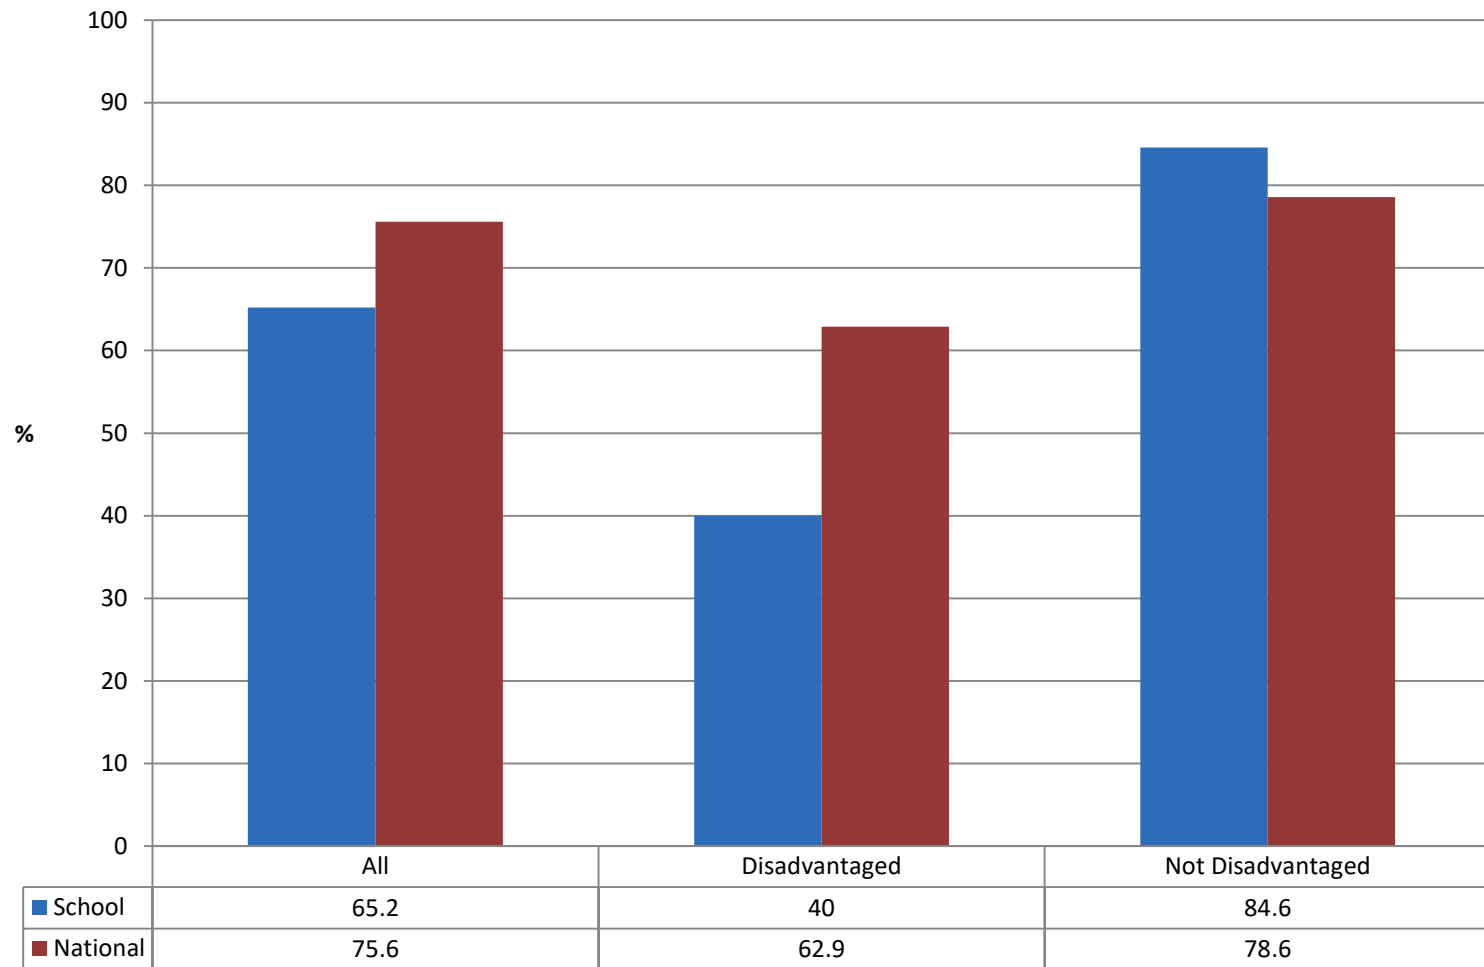

KS2 Attainment Reaching Expected and Higher Level Compared with National - 2017

KS2 Attainment at Higher Level Compared with National - 2017

	Maths	Reading	Writing
■ School	10.3	6.9	10.3
■ National	22.5	24.4	17.7

KS1 Disadvantaged Better than Expected and Higher Level Maths Compared with National - 2017

KS1 Disadvantaged Better than Expected and Higher Level Reading Compared with National - 2017

KS1 Disadvantaged Better than Expected and Higher Level Writing Compared with National - 2017