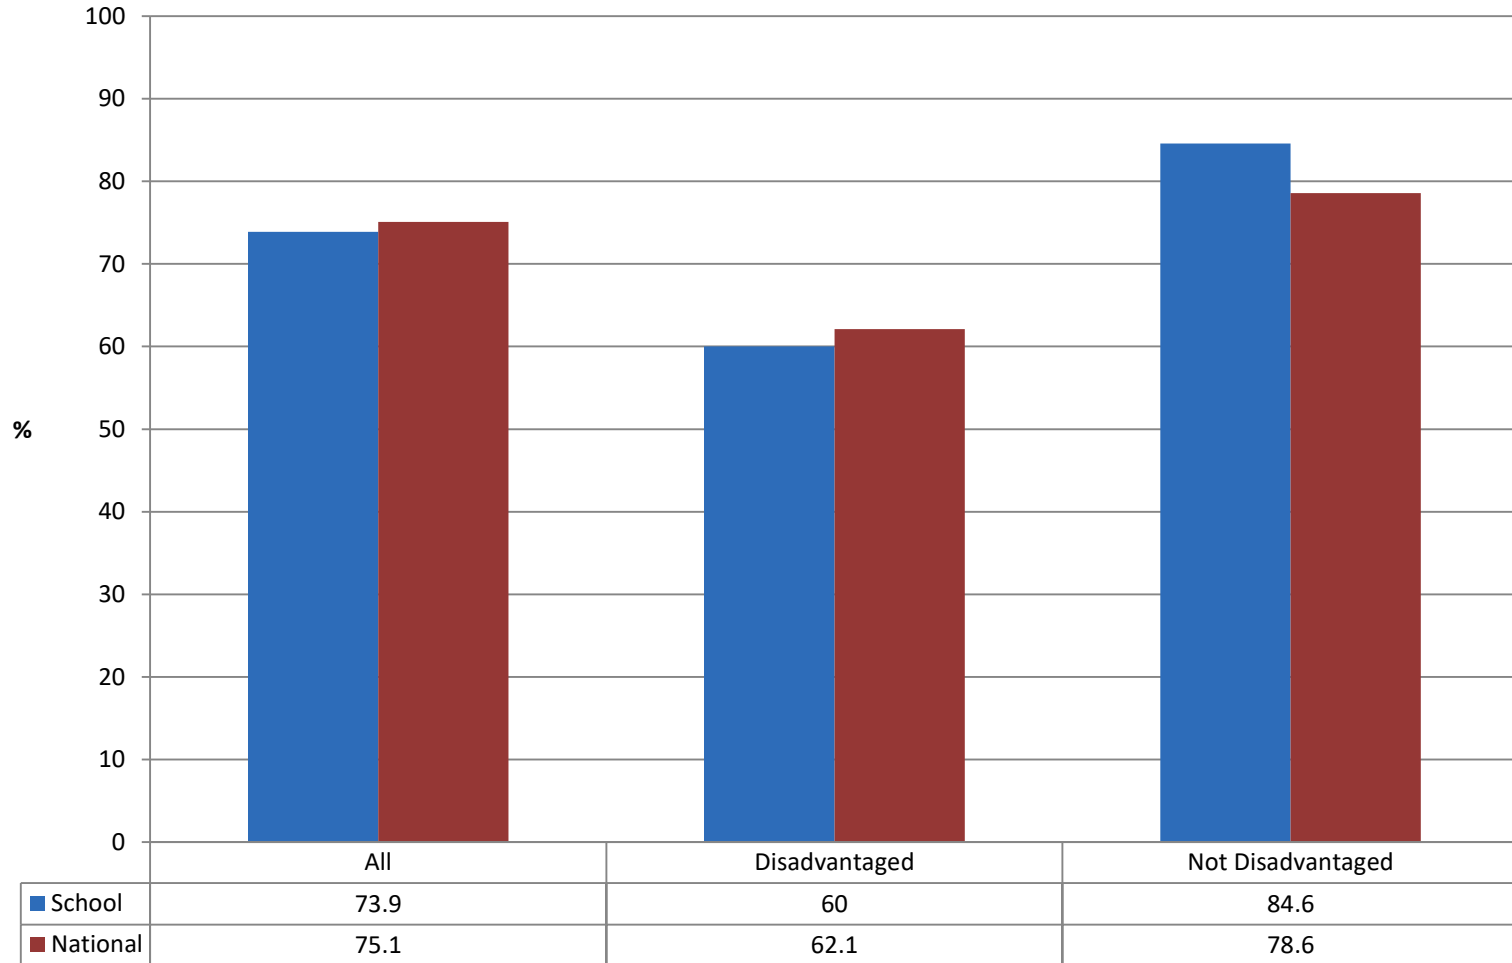

KS2 Attainment Reaching Expected and Higher Level Compared with National - 2017

KS2 Attainment at Higher Level Compared with National - 2017

	Maths	Reading	Writing
■ School	10.3	6.9	10.3
■ National	22.5	24.4	17.7

KS1 Disadvantaged Better than Expected and Higher Level Maths Compared with National - 2017

KS1 Disadvantaged Better than Expected and Higher Level Reading Compared with National - 2017

KS1 Disadvantaged Better than Expected and Higher Level Writing Compared with National - 2017