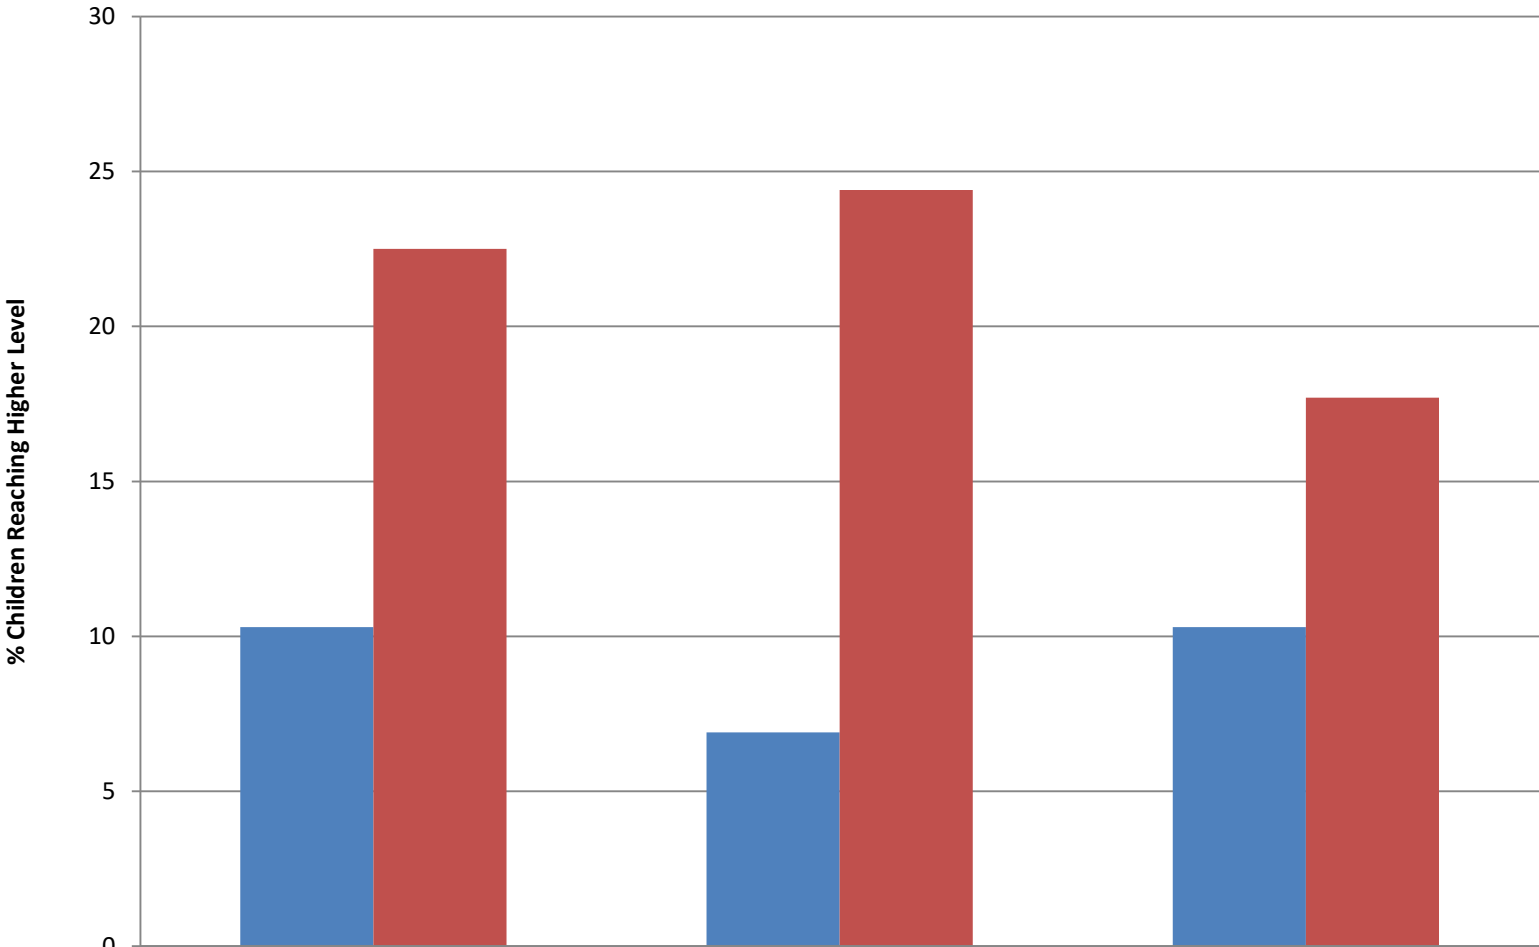

KS2 Attainment Reaching Expected and Higher Level Compared with National - 2017

KS2 Attainment at Higher Level Compared with National - 2017

	Maths	Reading	Writing
■ School	10.3	6.9	10.3
■ National	22.5	24.4	17.7