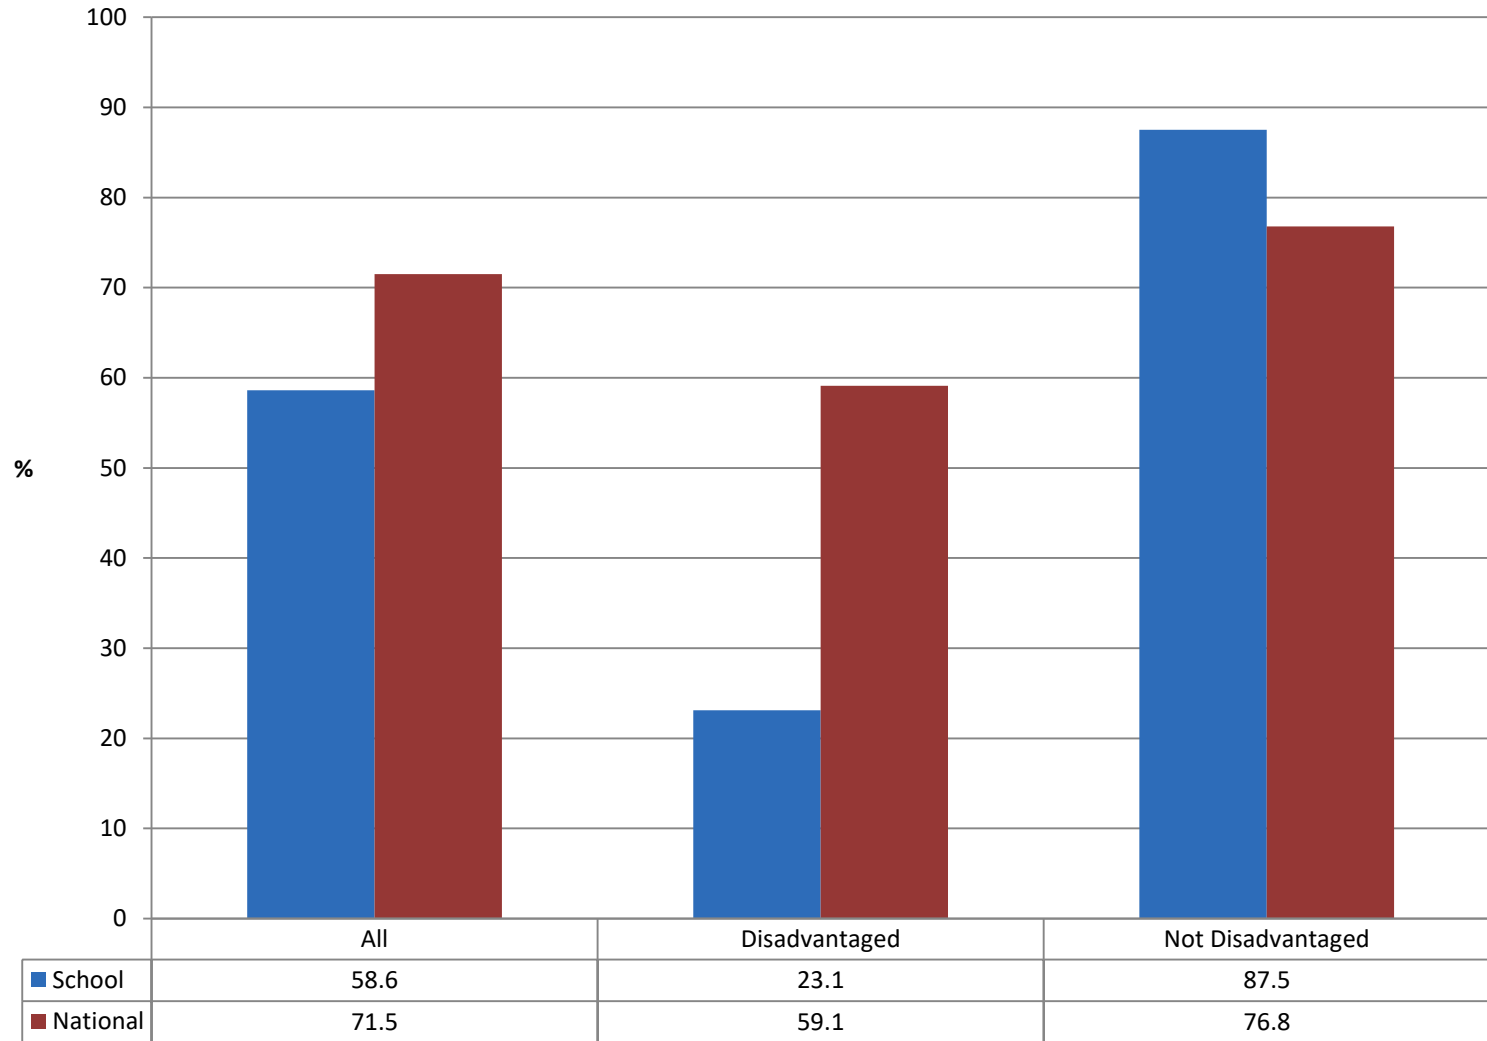

KS1 Disadvantaged Better than Expected and Higher Level Maths Compared with National - 2017

KS1 Disadvantaged Better than Expected and Higher Level Reading Compared with National - 2017

KS1 Disadvantaged Better than Expected and Higher Level Writing Compared with National - 2017

KS2 Disadvantaged Expected and Higher Level Better than Expected Maths Compared with National - 2017

KS2 Disadvantaged Expected and Higher Level Better than Expected Reading Compared with National - 2017